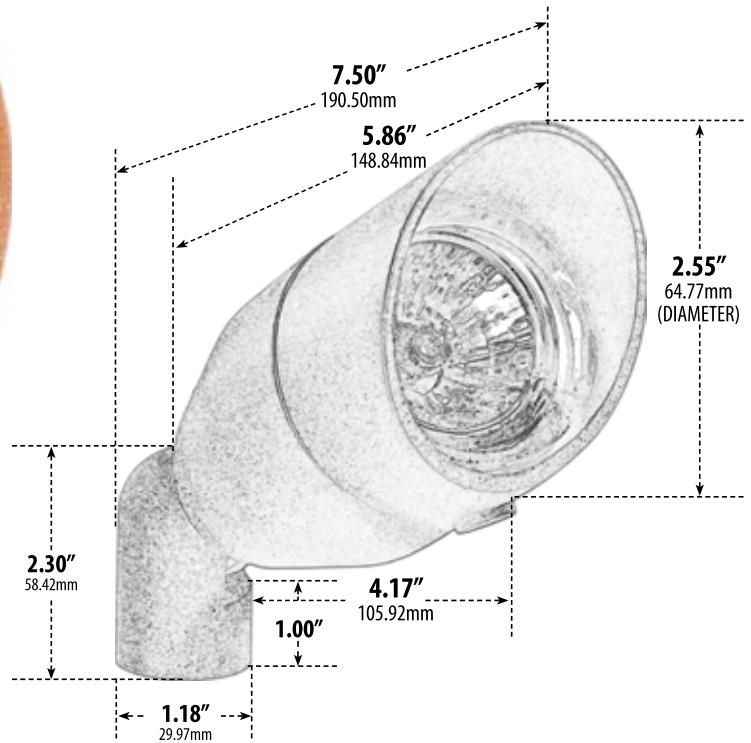

# LV190

## DIRECTIONAL SPOT LIGHT WITH HOOD

- ▶ **Material:** Powder Coated Cast Aluminum
- ▶ **Lens:** Clear, Heat Resistant, Tempered Glass
- ▶ **Lamp:** MR16 Bi-Pin Base, Spring Loaded (50W Maximum)

MODEL NUMBER	LAMP TYPE	ILLUMINANT TYPE	WATTS (W)	VOLTS (V)	LAMP(S) INCLUDED?
LV190	MR16	HALOGEN	20	12	YES
LV-LED190	MR16-LED	3 LEDs	3	12	YES

Pre-wired with UL Listed Direct Burial Wire/Cable

- ▶ **Adjustable Knuckle with 1/2" NPT**
- ▶ **Ground Spike Included for Installation**
- ▶ **Connector Available:** P-CN01 (sold separately)
- ▶ **Available Color:** Black, Bronze, Patina Green, Verde Green, Dark Sand
- ▶ **ETL Approved**

Overall Dimensions:  
8.50"H x 2.55"W x 7.50"D

Maximum Height: 8.50"  
Minimum Height: 4.00"  
Width: 2.55"  
Maximum Depth: 7.50"  
Minimum Depth: 2.75"

Weight: 1.4 lbs  
Approximate Wire Length: 21"  
Box Dimensions:  
2.75"W x 17.75"H x 2.75"D