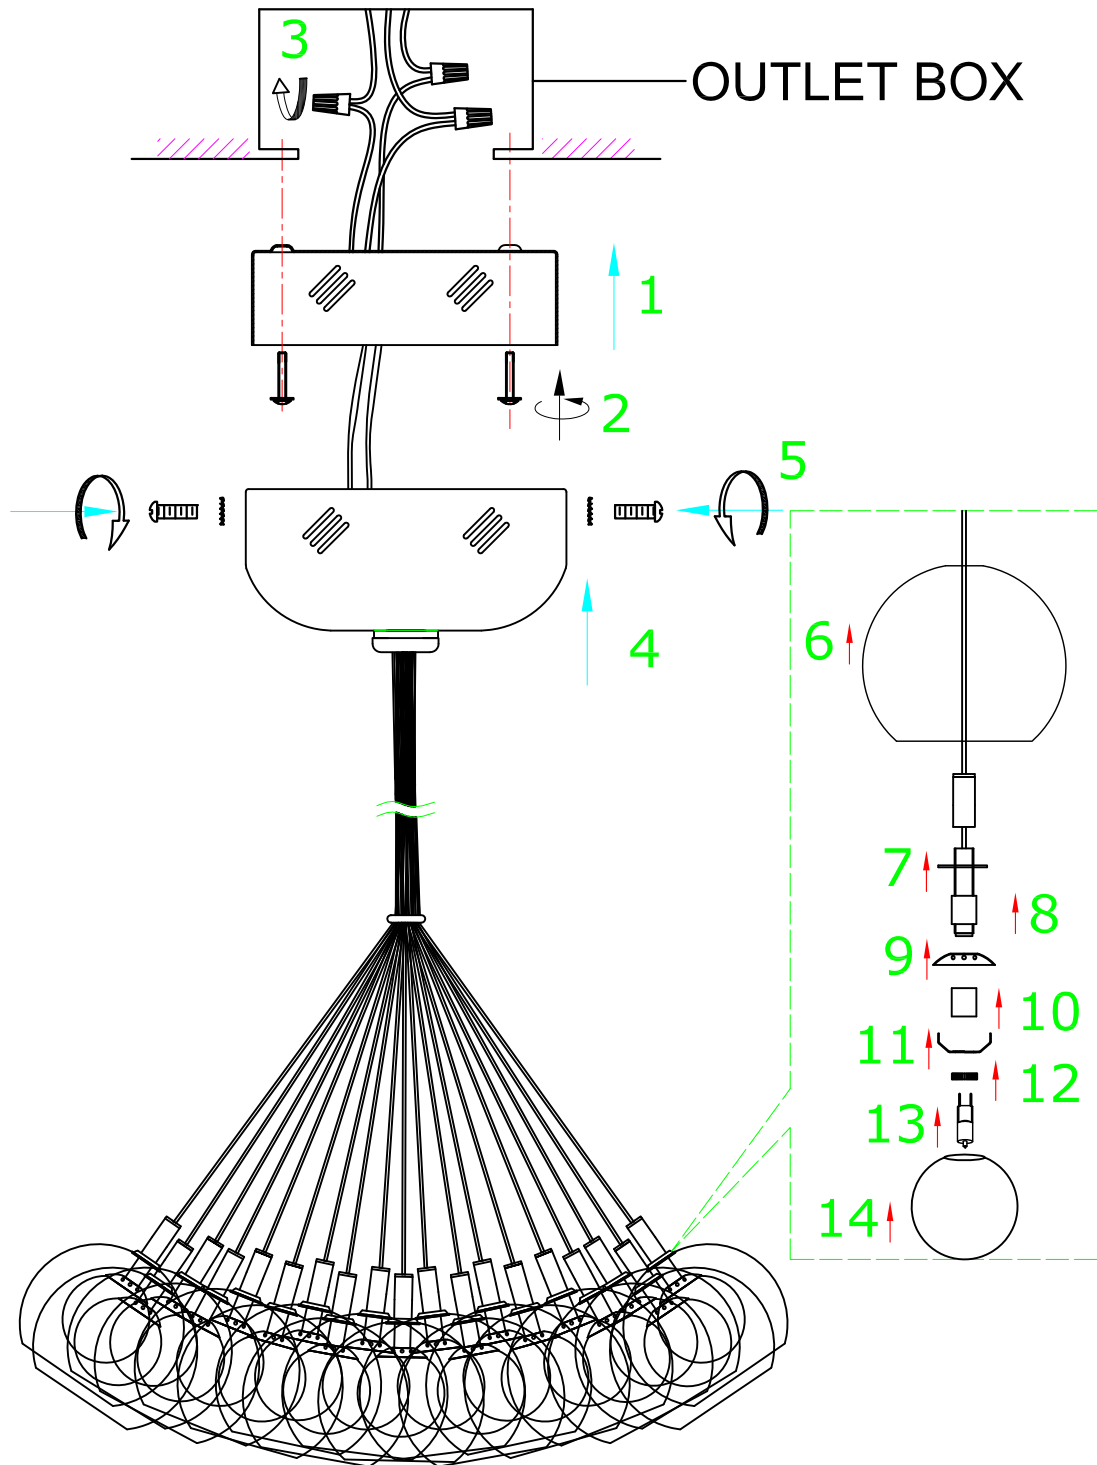

INSTALLATION INSTRUCTION

Item No.:86625SN

FEATURE

● 120V~ 60HZ

● Lamp Type: G4 37×MAX 10W 12V~

The lamp is for indoor use only