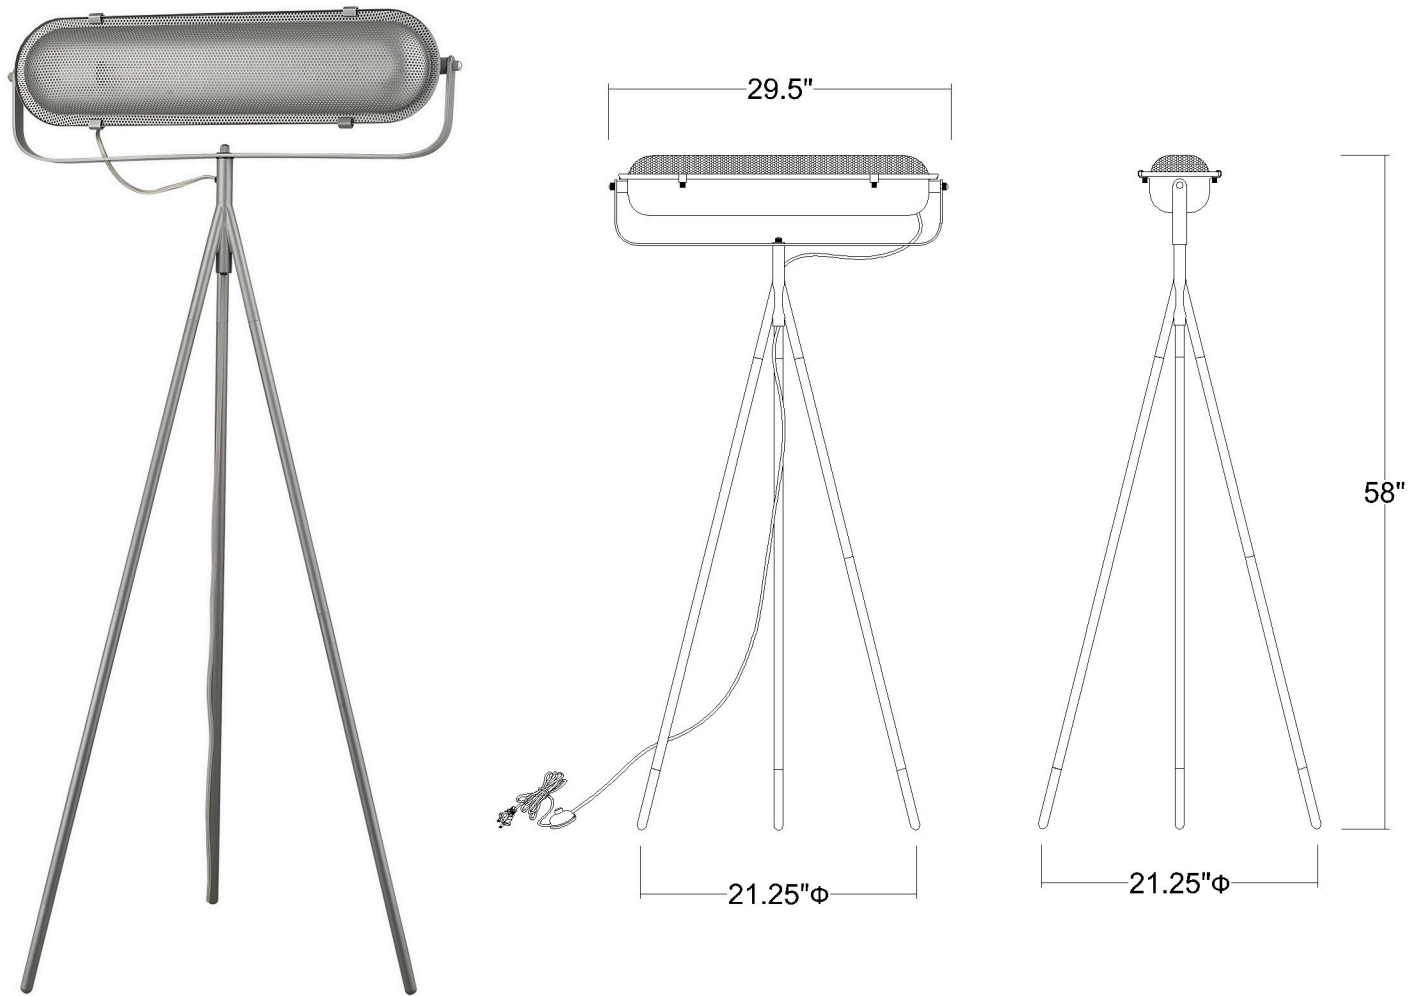

TF70051GY

TERRA 2-LIGHT FLOOR LAMP

Description:	Terra 2-Light Floor Lamp
Finish:	Gray
Dimensions:	29-1/2" L x 21-1/4" W x 58" H
Bulbs:	2-60W Med.
Installed Weight:	15 lbs.
Certification:	

Material:	Steel
Shade:	Steel
Shade Dimensions:	NA
Glass:	NA
Cord:	8' gray plug-in
Switch:	On/Off Foot