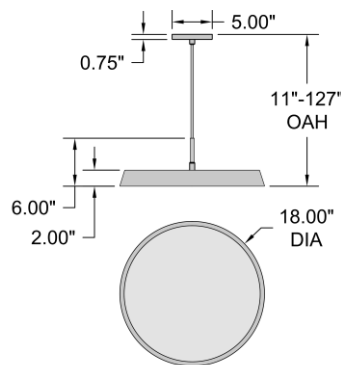

FIXTURE**	BACKPLATE / CANOPY**
Length:	Length
Width:	Width:
Diameter 18"	Diameter: 5"
Height: 6"	Height: 1"
Extension:	
Overall Height: 11-127"	

TECHNICAL SPECIFICATIONS

SPECIFICATIONS

Frame Material: Steel
Diffuser Material: Acrylic
Lamping Type: SSL (Dedicated LED) Jbox: Standard
Lamping Base: SSL Lamp Wattage: 40 W
Lamp Quantity: 1 Total Wattage: 40 W
Voltage: 120v Lamps Included: Yes

ADDITIONAL NOTES

10 Feet of Black Cord Included; 3 CCT Selectable Switch 3000K, 3500K, 4000K

Project Name: _____

Location: _____

Type: _____

Quantity: _____

Notes: _____

LINE DRAWING

IES FILE

In addition to Access Lighting's purchase and warranty terms and conditions, by signing below or placing an order, you agree that you are authorized to bind the entity placing any order and acknowledge the following: All of sizes and measurements are approximate and all images are for illustrative purposes only. In the event of an inconsistency, the "Product Measurements" section controls. There also may be slight differences in the colors and designs compared to the displayed and printed images.

Signature: _____

Print Name _____ Date: _____

Toll Free 800-828-5483 www.AccessLighting.com

301 Piedmont Grove Park, Suite A, Greenville, SC 29611

** NOTE: All measurements are rounded up to the 1/4 inch. There is no warranty on any replaceable bulbs, even if included with the fixture.