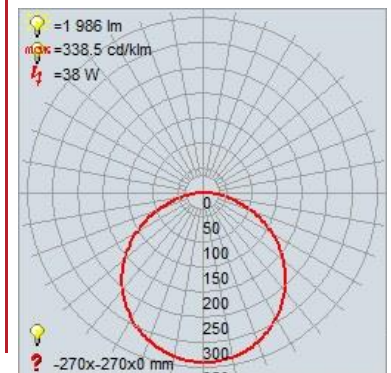

IES FILE

In addition to Access Lighting's purchase and warranty terms and conditions, by signing below or placing an order, you agree that you are authorized to bind the entity placing any order and acknowledge the following: All of sizes and measurements are approximate and all images are for illustrative purposes only. In the event of an inconsistency, the "Product Measurements" section controls. There also may be slight differences in the colors and designs compared to the displayed and printed images.

Signature: _____

Print Name _____ Date: _____

Toll Free 800-828-5483 www.AccessLighting.com

301 Piedmont Grove Park, Suite A, Greenville, SC 29611

** NOTE: All measurements are rounded up to the 1/4 inch. There is no warranty on any replaceable bulbs, even if included with the fixture.

Copyright Access Lighting Corp. All information is subject to change without notice.

5/22/2024

50977LEDDCS-MBL_WHT.pdf