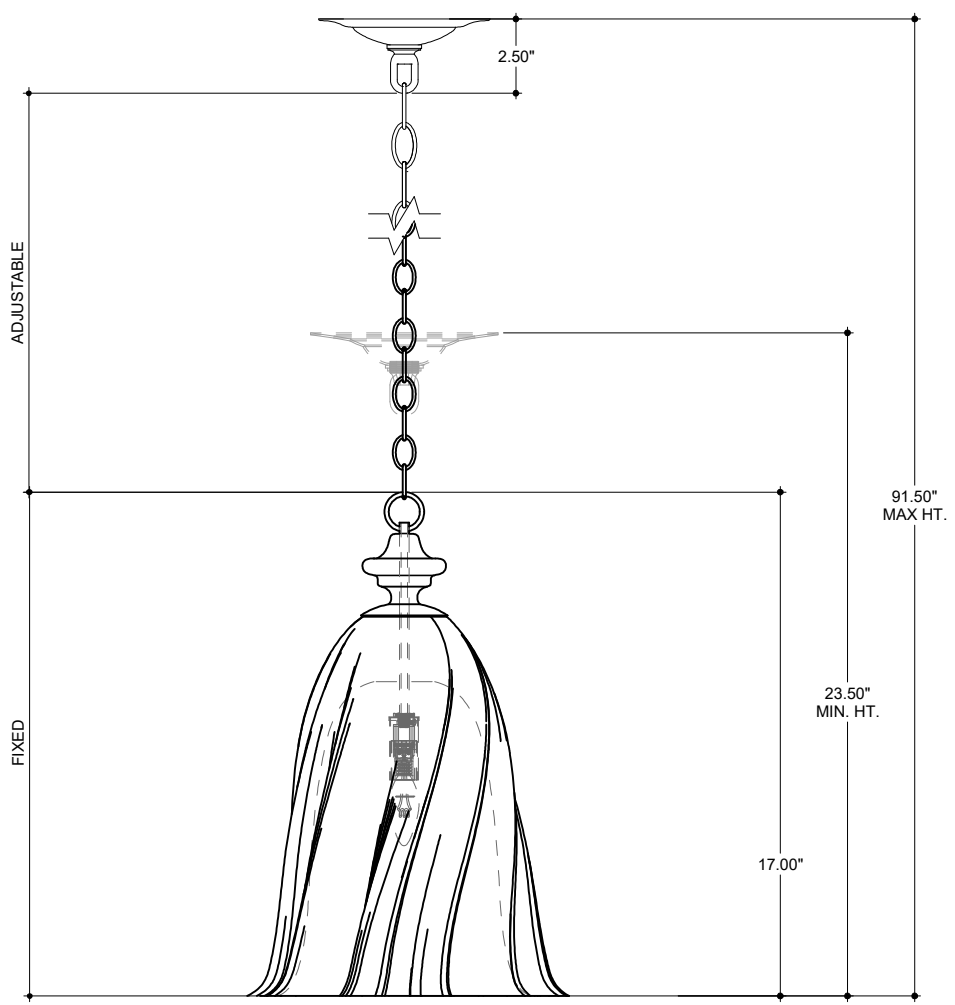

CANOPY DETAIL

TOP VIEW

FRONT VIEW

9000-0439

ALL WORK © 2019 CURREY & COMPANY